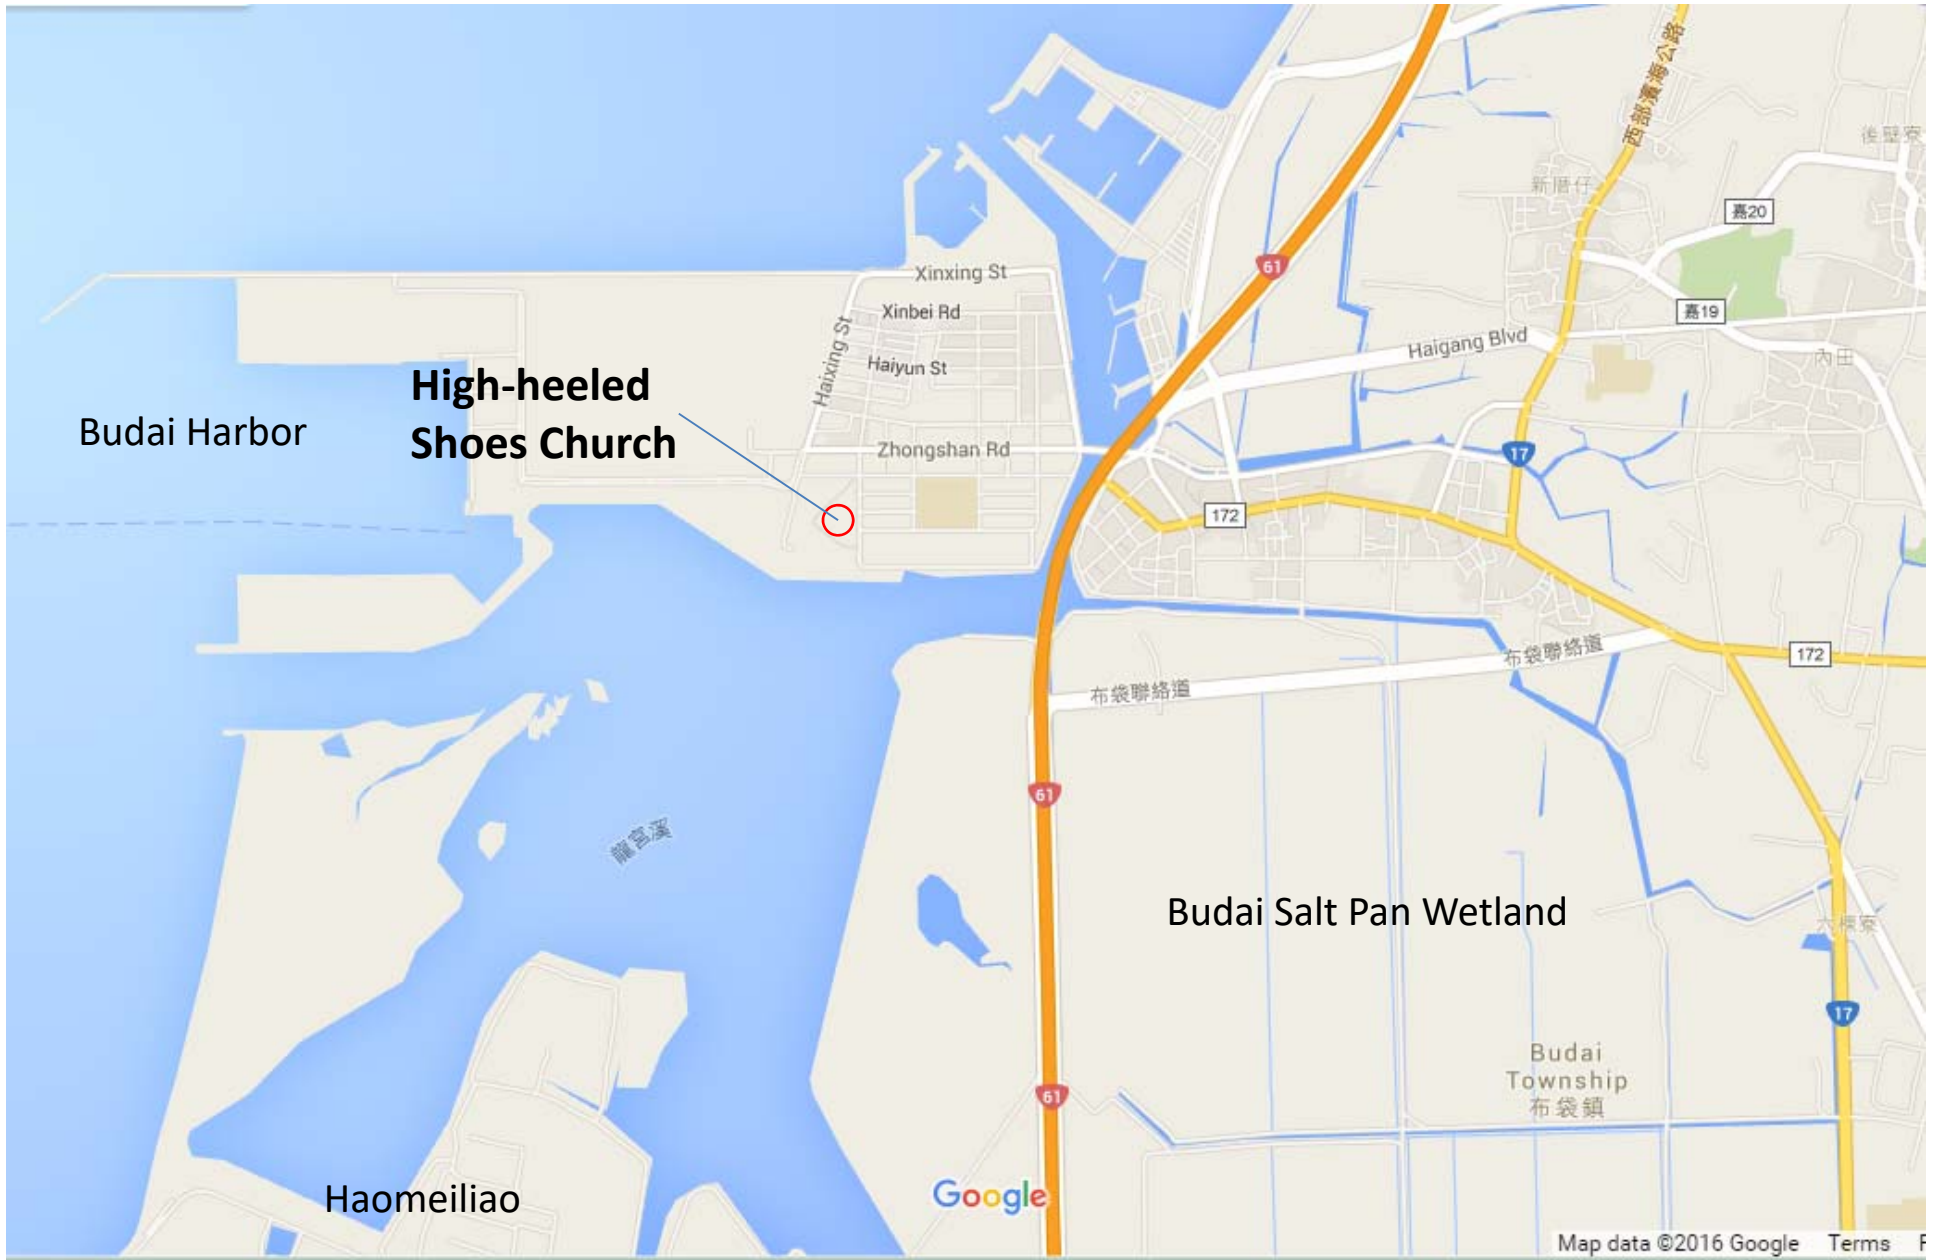

←
North

Height: 17 meter

Budai Harbor

High-heeled Shoes Church

Budai Salt Pan Wetland

Haomeiliao

Google

Map data ©2016 Google Terms F