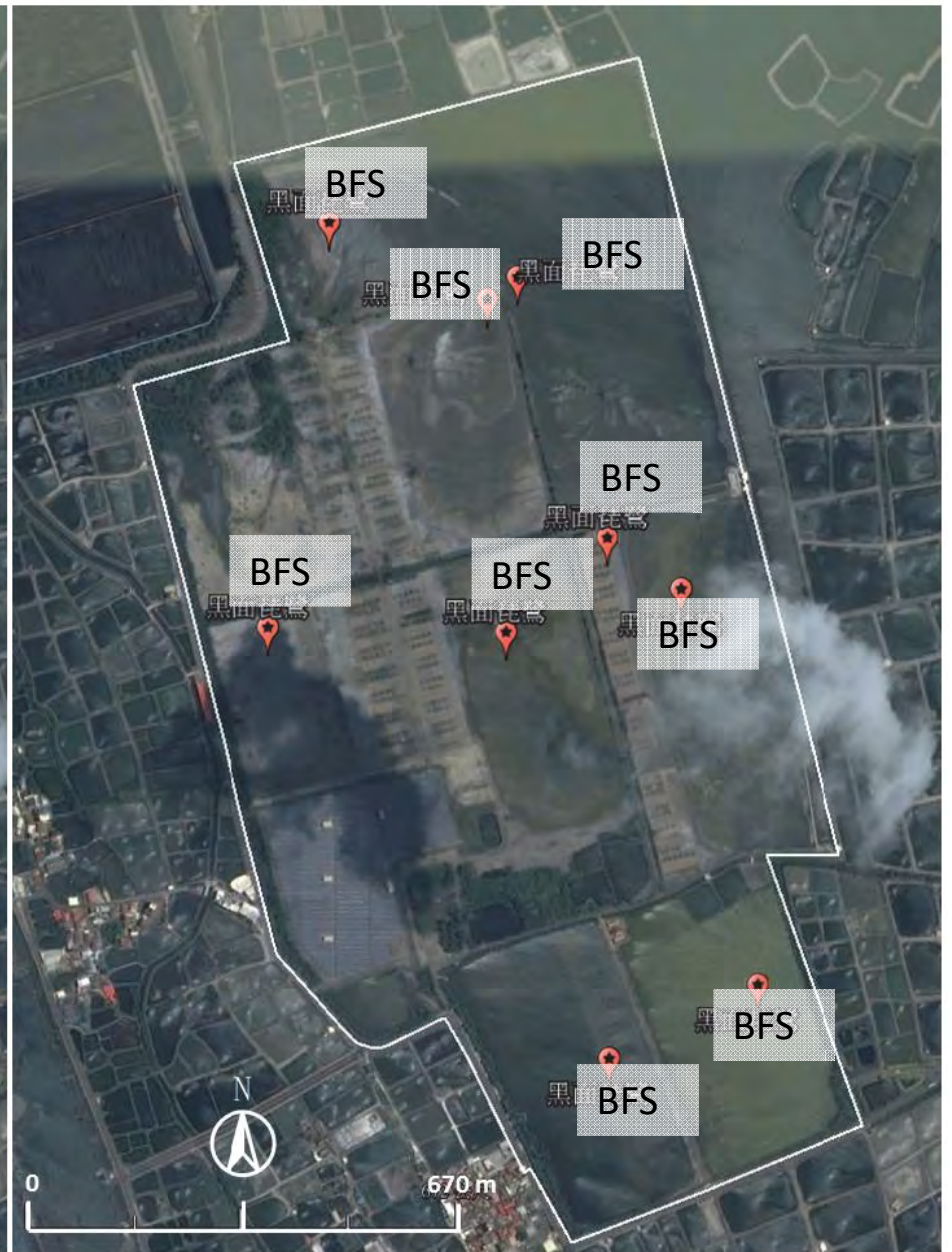

Proposed new boundary of Yong An Wetland by KCG in March 2017.

Source: Report of re-assessment of Yong An Wetland

Breeding sites of SCOLOPACIDAE(Sandpiper) & CHARADRIIDAE(plover)

Mangroves

Relatively common migratory birds Endangered & rare migratory Birds