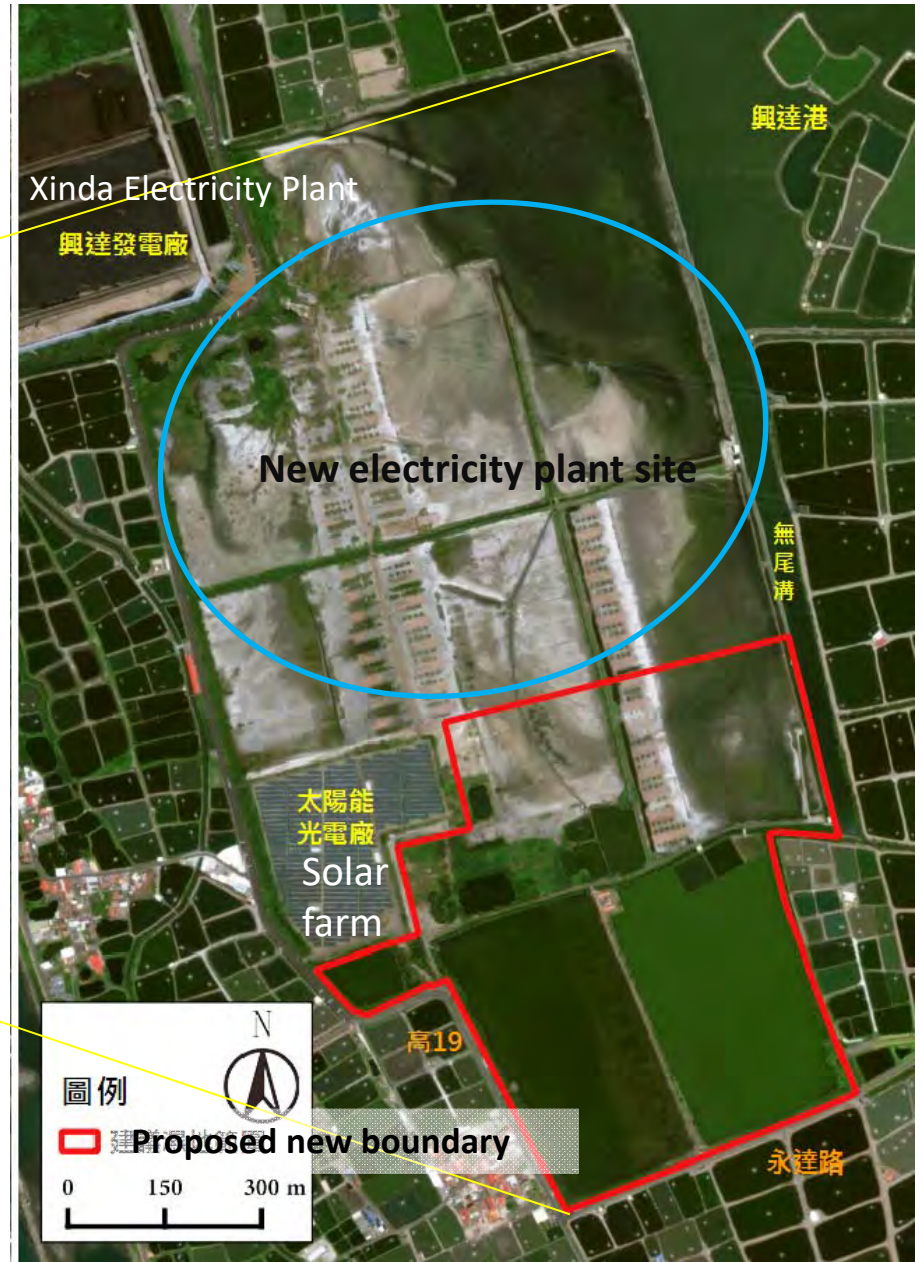

Proposed new boundary of Yong An Wetland by KCG in March 2017.

Source: Report of re-assessment of Yong An Wetland

Breeding sites of SCOLOPACIDAE(Sandpiper) & CHARADRIIDAE(plover)

Mangroves

Relatively common migratory birds Endangered & rare migratory Birds